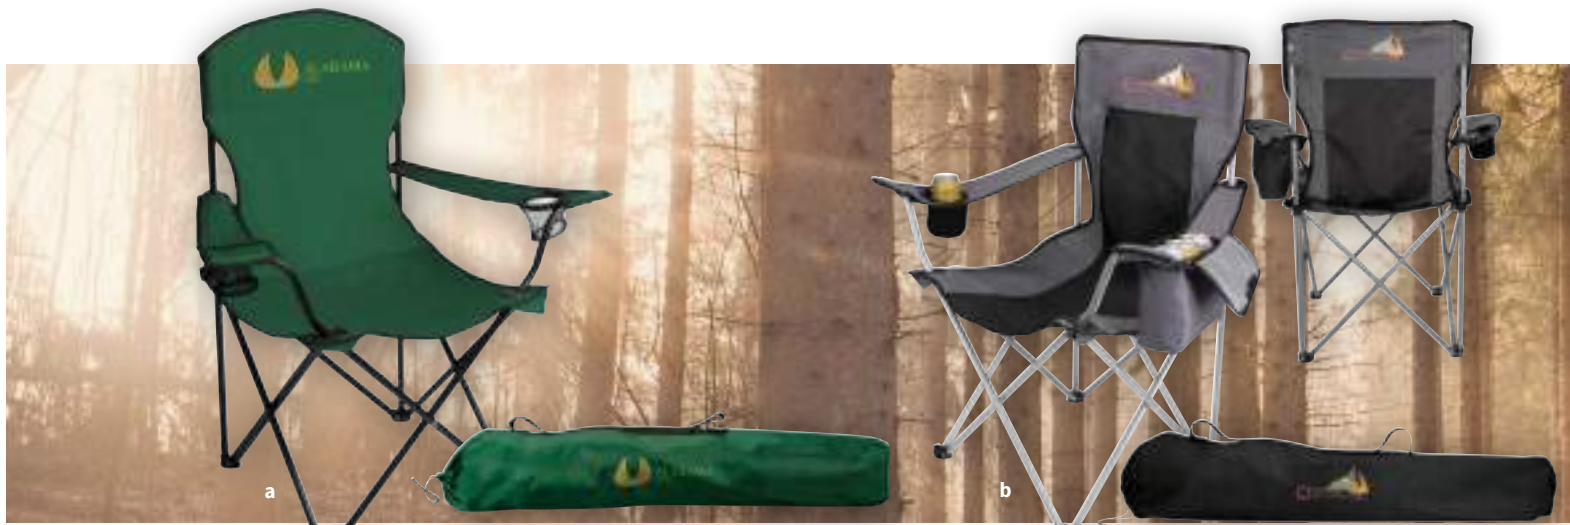

- **a 45009** | Good Value™ RPET Captain's Chair
  as low as $30.87(C) USD | min. 12
  FULL COLOR
- **b 26121** | Koozie® Camp Chair
  as low as $47.69(C) USD | min. 6
  FULL COLOR
- **c VOUT009** | Fun On The Go Games - Tumble Tower
  as low as $18.60(C) USD | min. 48
  FULL COLOR
- **d VOUT002** | Oversize Wooden Yard Dice Game
  as low as $80.15(C) USD | min. 15
  FULL COLOR
- **e VOUT036** | Fun On The Go Games - Pickleball Set
  as low as $21.97(C) USD | min. 48
  FULL COLOR
- **f VOUT048** | Fun On The Go Games - Table Tennis
  as low as $34.99(C) USD | min. 24
  FULL COLOR
- **g VOUT001** | Giant Tumble Tower Game
  as low as $121.40(C) USD | min. 5
  FULL COLOR