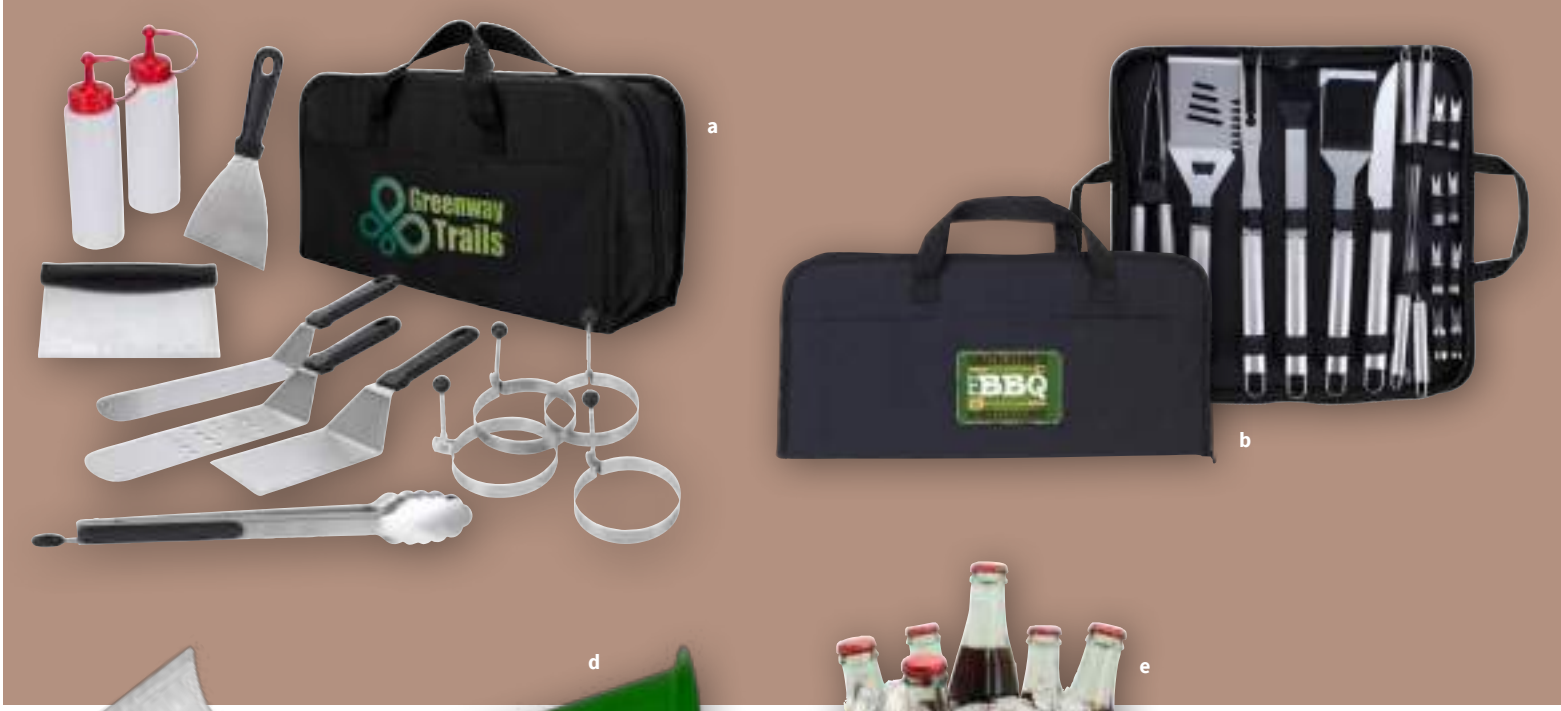

l

m

n

o

- a 26315** | Griddle 12-Piece BBQ Set  
as low as \$43.99(C) USD | min. 24  
FULL COLOR
- b 26365** | BBQ Master 18-Piece Grill Kit  
as low as \$38.99(C) USD | min. 10  
NEW | FULL COLOR
- c 748** | Garyline® 7" Polar Ice Scraper  
as low as \$1.59(C) USD | min. 200  
NEW | MADE IN USA | FULL COLOR
- d MEGA8** | Garyline® 8" Megaphone  
as low as \$1.49(C) USD | min. 200  
NEW | MADE IN USA
- e PB120** | Garyline® Party Bucket  
as low as \$4.35(C) USD | min. 42  
NEW | MADE IN USA
- f SF31** | Garyline® Full-View License Plate Frame  
as low as \$1.59(C) USD | min. 200  
NEW | MADE IN USA | FULL COLOR
- g 45443** | Koozie® Picnic Basket  
as low as \$53.22(C) USD | min. 24  
FULL COLOR
- h 26246** | Koozie® Collapsible Folding Wagon  
as low as \$192.59(C) USD | min. 4  
FULL COLOR