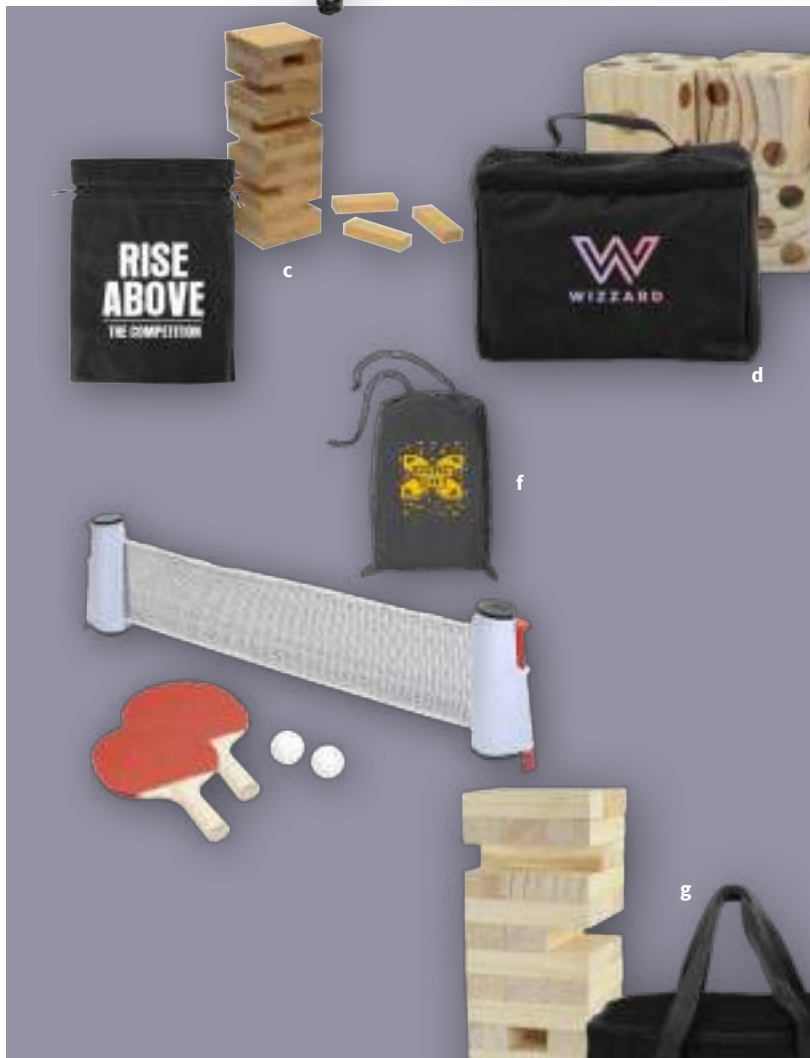

- **a 45009** | Good Value™ RPET Captain's Chair
  as low as $30.87(C) USD | min. 12
  FULL COLOR
- **b 26121** | Koozie® Camp Chair
  as low as $47.69(C) USD | min. 6
  FULL COLOR
- **c VOUT009** | Fun On The Go Games - Tumble Tower
  as low as $18.60(C) USD | min. 48
  FULL COLOR
- **d VOUT002** | Oversize Wooden Yard Dice Game
  as low as $80.15(C) USD | min. 15
  FULL COLOR
- **e VOUT036** | Fun On The Go Games - Pickleball Set
  as low as $21.97(C) USD | min. 48
  FULL COLOR
- **f VOUT048** | Fun On The Go Games - Table Tennis
  as low as $34.99(C) USD | min. 24
  FULL COLOR
- **g VOUT001** | Giant Tumble Tower Game
  as low as $121.40(C) USD | min. 5
  FULL COLOR