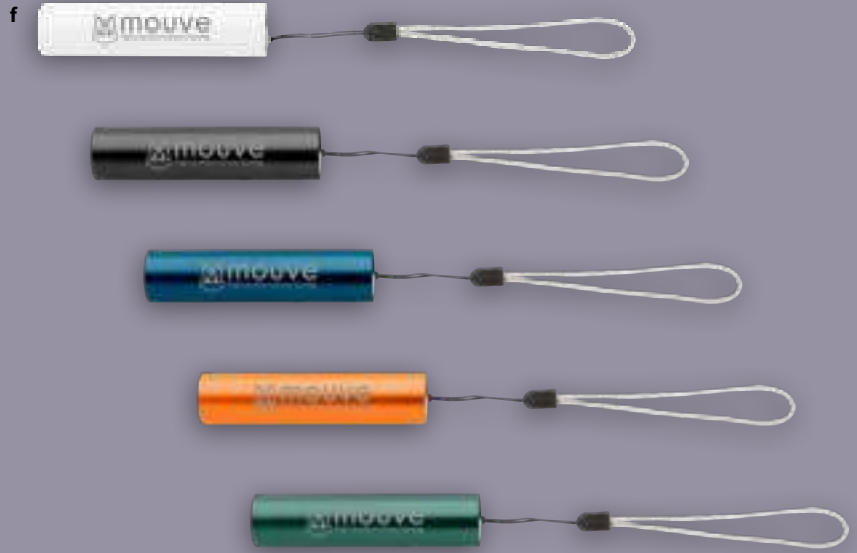

e 21207 | Good Value™ Mini Aluminum COB Flashlight
as low as $5.78(C) USD | min. 100