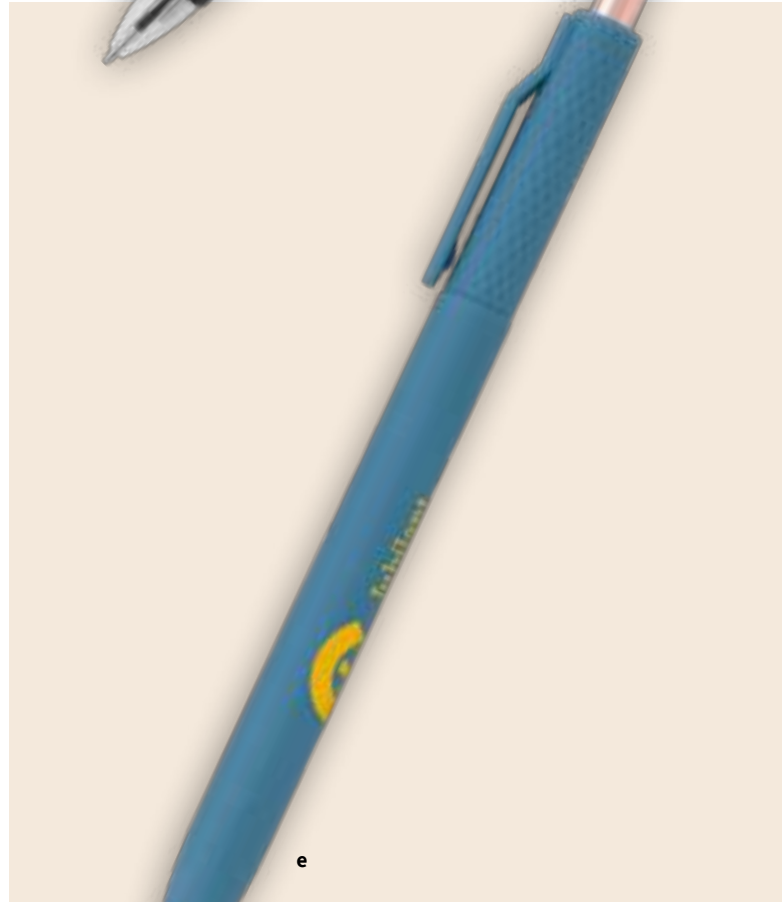

g 56065 | Good Value™ Frederick RABS Pen  
as low as \$1.01(C) USD | min. 300

h 56066 | Good Value™ Glinda RABS Pen  
as low as \$0.85(C) USD | min. 300

a

b

c

d

e

**a 55250** | Good Value™ Ion Pen  
as low as \$0.66(C) USD | min. 300