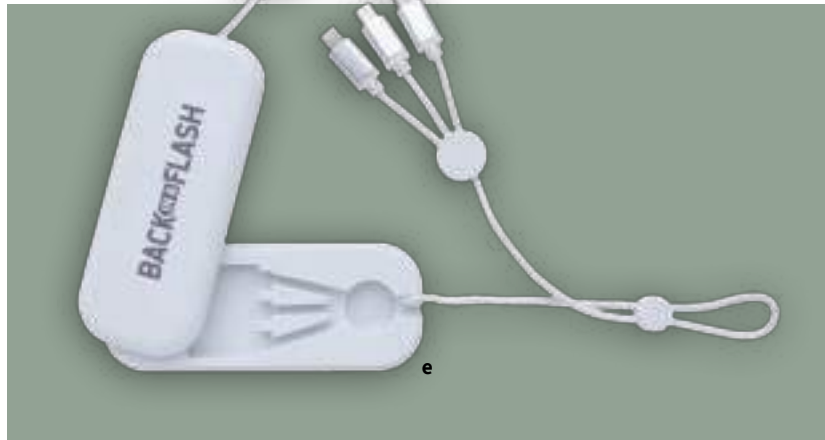

e

f

- e **CTEK078** | Good Value™ Pivot 5-in-1 Charging Cable 2A
  as low as $8.10(C) USD | min. 60
- f **32463** | SCX Innovative Design™ Eco Easy-to-Use Cable
  Illuminated Logo
  as low as $17.37(C) USD | min. 25
- g **32513** | SCX Innovative Design™ 5-in-1 Eco Easy-to-Use Cable
  Illuminated Logo
  as low as $17.95(C) USD | min. 25
- h **32484** | SCX Innovative Design™ Base Wireless Charger 10W
  Illuminated Logo
  as low as $30.83(C) USD | min. 15

g

h