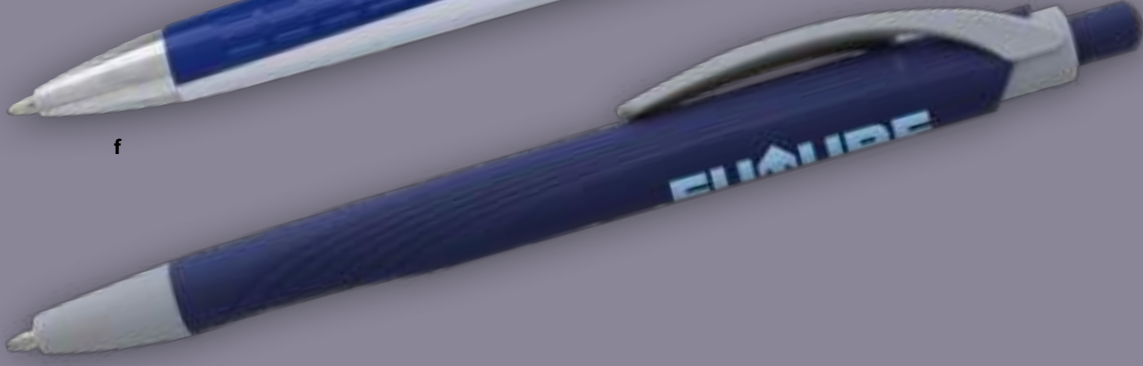

f

g

h

i

j

f 55934 | Souvenir® TFW Pen
as low as $0.60(C) USD | min. 300
FULL COLOR

g 55936 | Souvenir® Electric Pen
as low as $0.81(C) USD | min. 300
FULL COLOR

h 56074 | Souvenir® Fidgeteer Stylus RABS Pen
as low as $1.14(C) USD | min. 300
FULL COLOR | GOINGGREEN™

i 56032 | Souvenir® Rayley Pen
as low as $0.66(C) USD | min. 300

j 55920C | Souvenir® Iridescent Story Pen
as low as $0.86(C) USD | min. 300